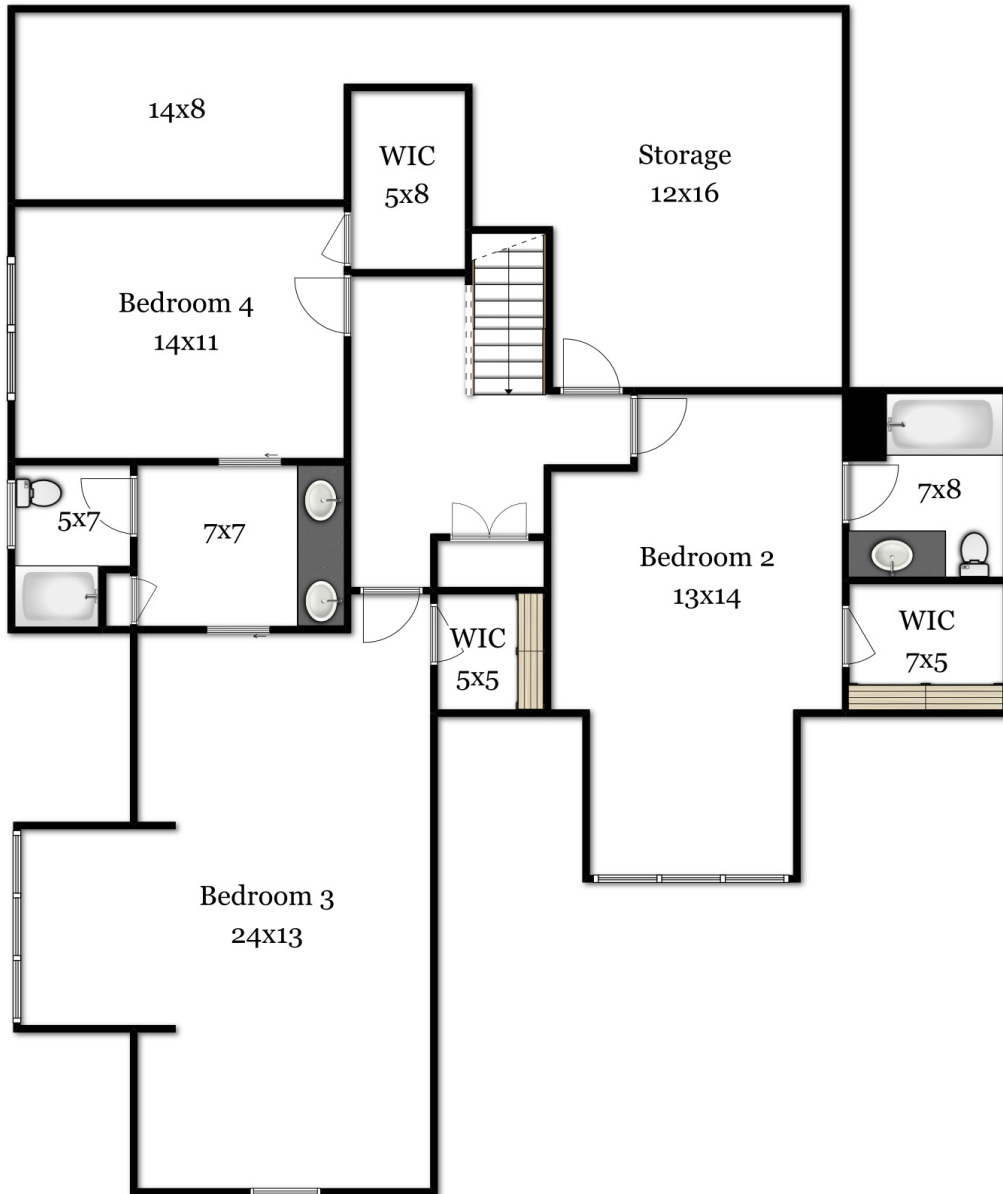

21 Sage Hill Road

Wayland, MA 01778

Gibson | Sotheby's
INTERNATIONAL REALTY

Second Floor

The Tom and Joanne Team of Gibson Sotheby's Realty | (508)-893-8952 | tjadmin@gibsonsir.com

Disclaimer:
Floor Plans are for marketing purposes only. All rooms and measurements are approximate.
Floor Plan by Best View Imaging