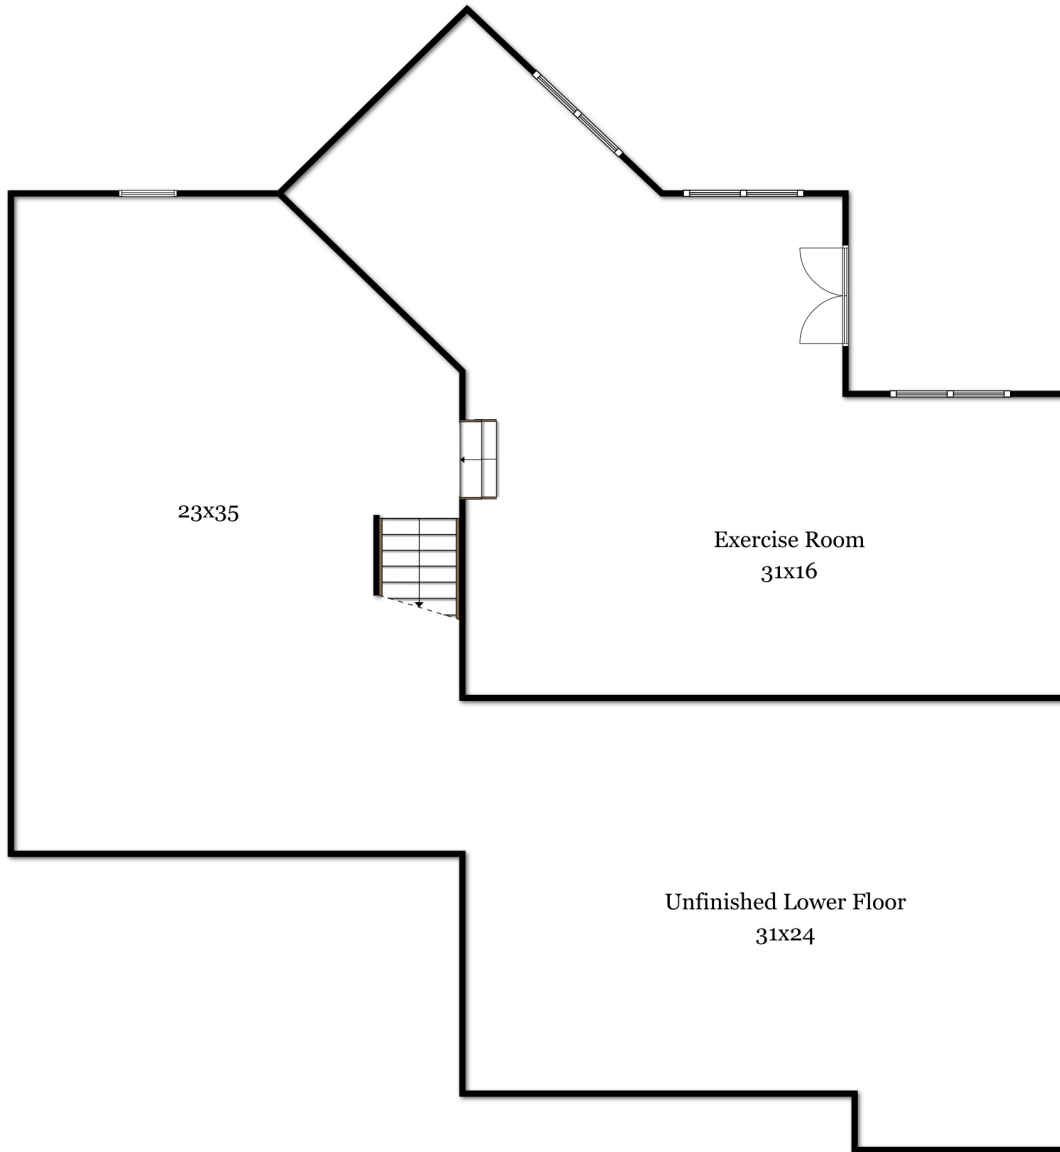

21 Sage Hill Road

Wayland, MA 01778

Gibson | Sotheby's
INTERNATIONAL REALTY

Lower Floor

The Tom and Joanne Team of Gibson Sotheby's Realty | (508)-893-8952 | tjadmin@gibsonsir.com

Disclaimer:
Floor Plans are for marketing purposes only. All rooms and measurements are approximate.
Floor Plan by Best View Imaging