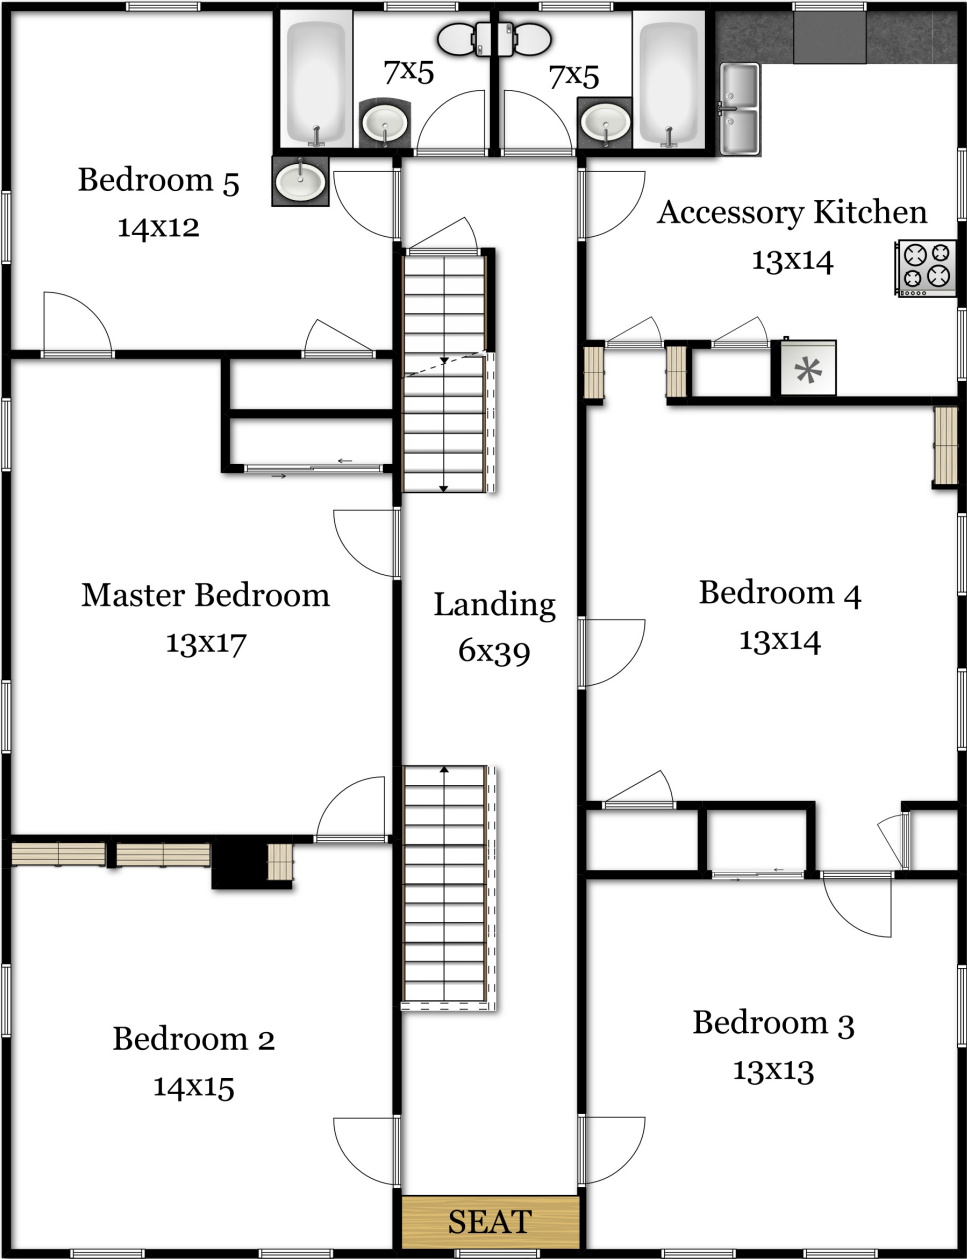

29 Lexington Road

Gibson

Sotheby's
INTERNATIONAL REALTY

Concord, MA 01742

Second Floor

The Tom and Joanne Team of Gibson Sotheby's Realty | (508)-893-8952 | tjadmin@gibsonsir.com

Disclaimer:
Floor Plans are for marketing purposes only. All rooms and measurements are approximate.
Floor Plan by Best View Imaging