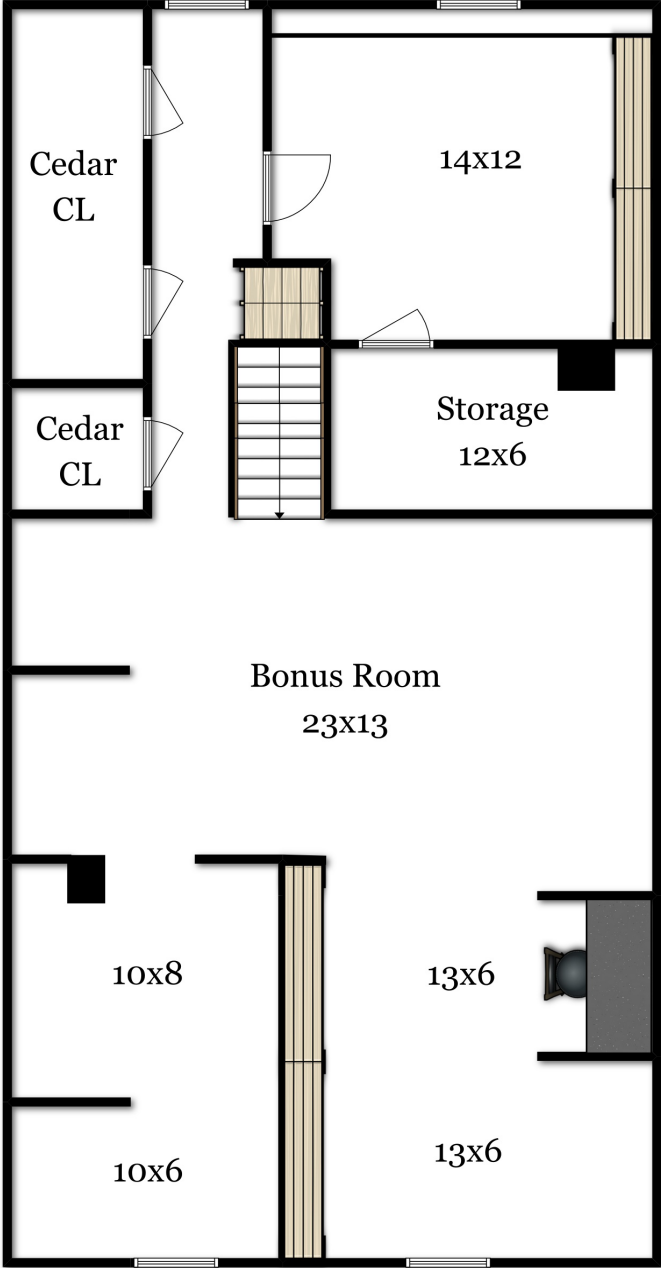

29 Lexington Road

Concord, MA 01742

Gibson | Sotheby's
INTERNATIONAL REALTY

Third Floor

The Tom and Joanne Team of Gibson Sotheby's Realty | (508)-893-8952 | tjadmin@gibsonsir.com

Disclaimer:
Floor Plans are for marketing purposes only. All rooms and measurements are approximate.
Floor Plan by Best View Imaging