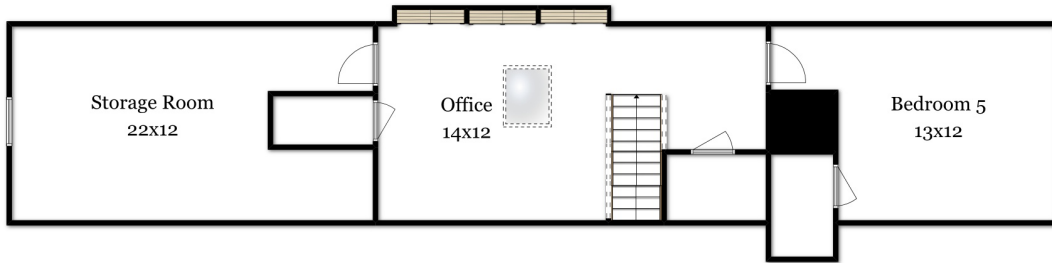

38 Blueberry Lane

Gibson | Sotheby's
INTERNATIONAL REALTY

Concord, MA 01742

Third Floor

The Tom and Joanne Team of Gibson Sotheby's Realty | (508)-893-8952 | tjadmin@gibsonsir.com

Disclaimer:
Floor Plans are for marketing purposes only. All rooms and measurements are approximate.
Floor Plan by Best View Imaging