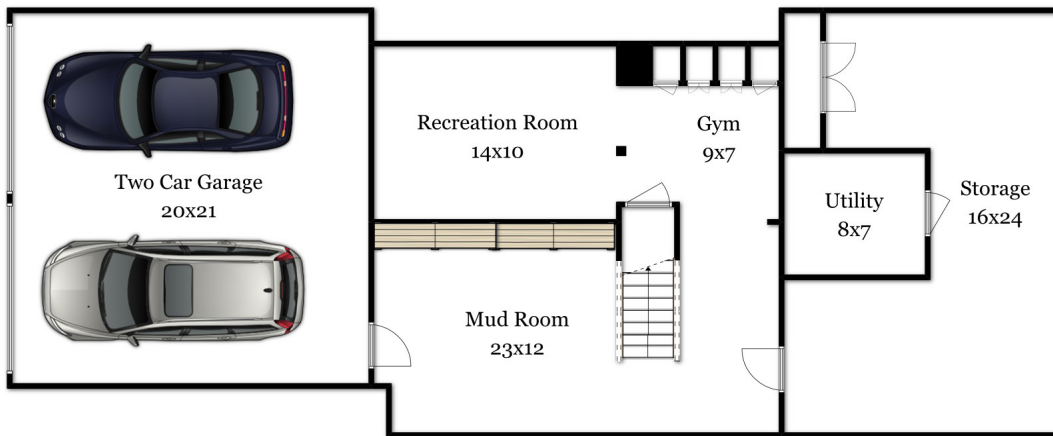

38 Blueberry Lane

Concord, MA 01742

Gibson | Sotheby's
INTERNATIONAL REALTY

Second Floor

The Tom and Joanne Team of Gibson Sotheby's Realty | (508)-893-8952 | tjadmin@gibsonsir.com

Disclaimer:
Floor Plans are for marketing purposes only. All rooms and measurements are approximate.
Floor Plan by Best View Imaging